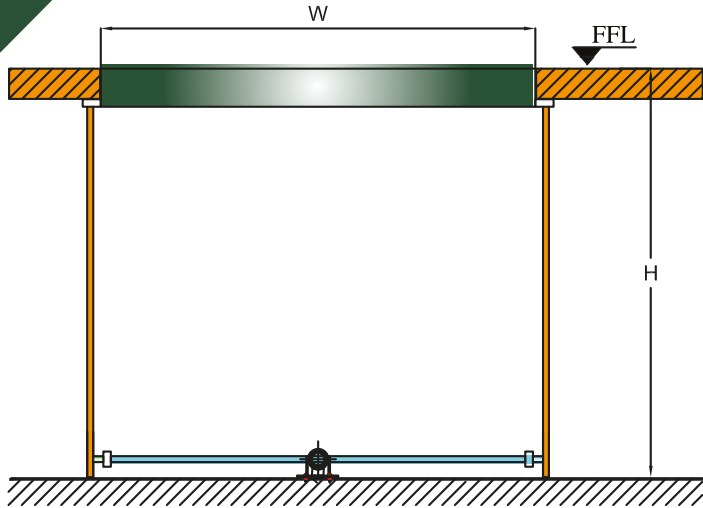

ELEVATING PLATFORM

Platform Raised

Platform Lowered

Scan for Video

1 H & W Dimension Upon Request

ROTATING PLATFORM

D Meters	H Meters	LOAD Tons
2 to 4	0.3	3
4 to 6	0.4	6
>6*	As Per Design	

- 1** Remote controlled
- 2** Smooth and silent
- 3** Rotation Speed 0.5-10 RPM