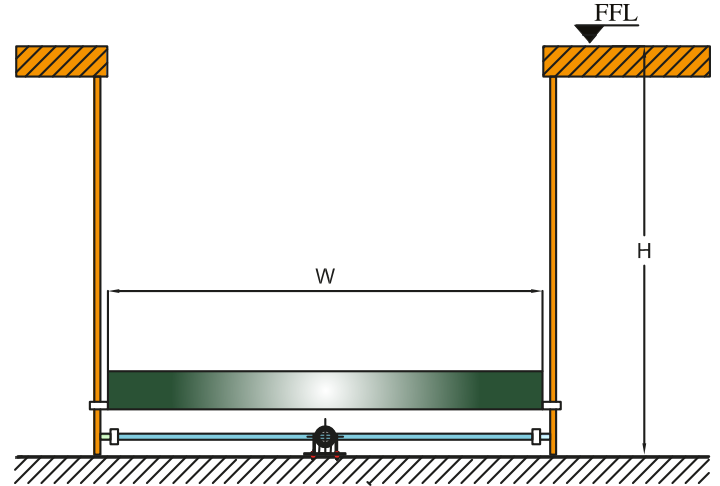

ELEVATING PLATFORM

Platform Raised

Platform Lowered

Scan for Video

1 H & W Dimension Upon Request

ROTATING PLATFORM

D Meters	H Meters	LOAD Tons
2 to 4	0.3	3
4 to 6	0.4	6
>6*	As Per Design	

- 1** Remote controlled
- 2** Smooth and silent
- 3** Rotation Speed 0.5-10 RPM