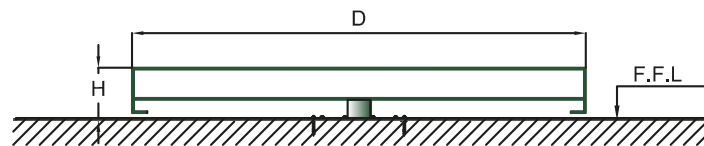

ELEVATING PLATFORM

Platform Raised

Platform Lowered

Scan for Video

1 H & W Dimension Upon Request

ROTATING PLATFORM

D Meters	H Meters	LOAD Tons
2 to 4	0.3	3
4 to 6	0.4	6
>6*	As Per Design	

- 1** Remote controlled
- 2** Smooth and silent
- 3** Rotation Speed 0.5-10 RPM