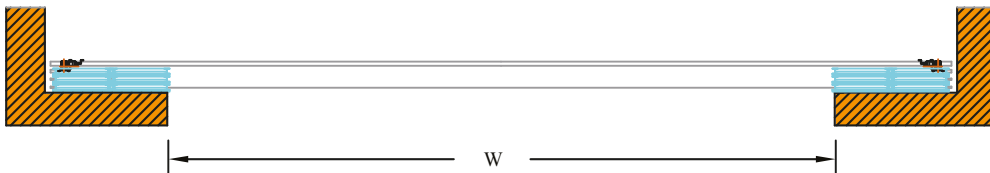

**MULTIPLE
LEAVES
TELESCOPIC
SLIDING
GATE WITH
UPPER
RACKS**

A ←

Face View

B ↓

**Vertical
Section (A-A)**

Section B-B

W : Up to 40 meters
H : Up to 16 meters

- 1 Remote controlled
- 2 Smooth and silent
- 3 Opening and closing speed: 3 meters/min
- 4 Watertight & Airtight
- 5 Equipped with brakes