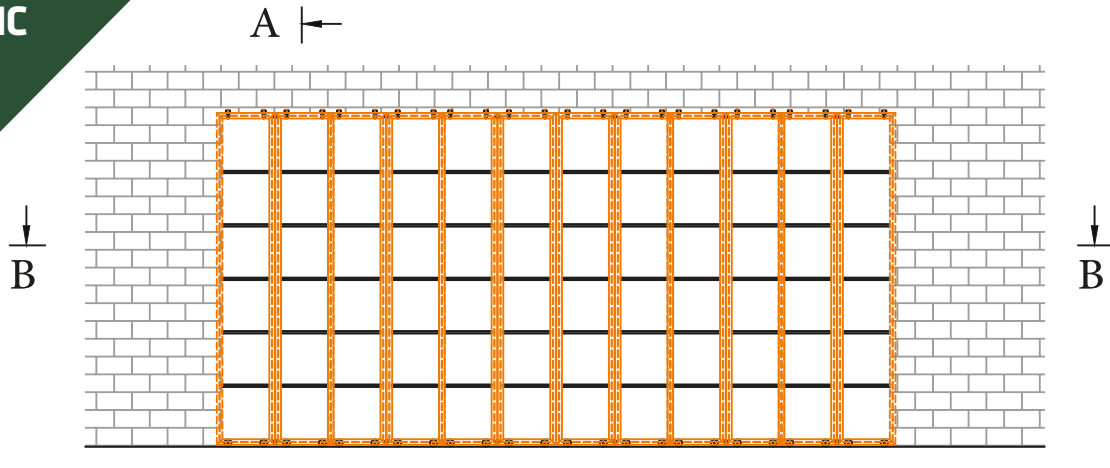

**MULTIPLE
LEAVES
TELESCOPIC
SLIDING
GATE WITH
UPPER
RACKS**

A ←

Face View

B ↓

**Vertical
Section (A-A)**

Section B-B

W : Up to 40 meters
H : Up to 16 meters

- 1 Remote controlled
- 2 Smooth and silent
- 3 Opening and closing speed: 3 meters/min
- 4 Watertight & Airtight
- 5 Equipped with brakes