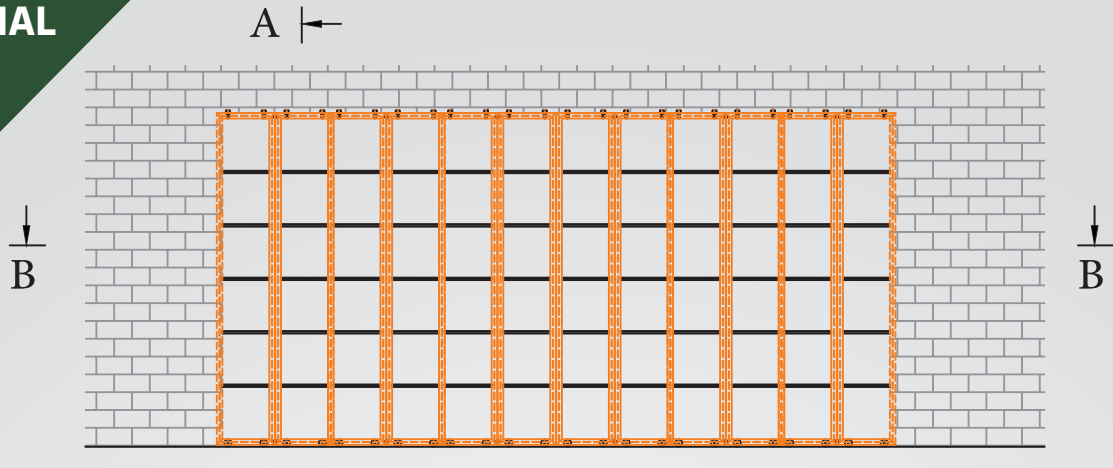

TELESCOPIC SLIDING INDUSTRIAL GATE

A ←

Face View

Vertical
Section (A-A)

Section B-B

W : Up to 40 meters
H : Up to 16 meters

- 1 Remote controlled
- 2 Smooth and silent
- 3 Opening and closing speed: 3 meters/min
- 4 Watertight & Airtight
- 5 Equipped with brakes