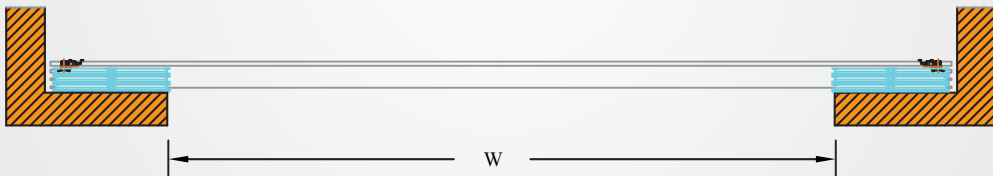

TELESCOPIC SLIDING INDUSTRIAL GATE

A ←

Face View

Vertical
Section (A-A)

Section B-B

W : Up to 40 meters
H : Up to 16 meters

- 1 Remote controlled
- 2 Smooth and silent
- 3 Opening and closing speed: 3 meters/min
- 4 Watertight & Airtight
- 5 Equipped with brakes