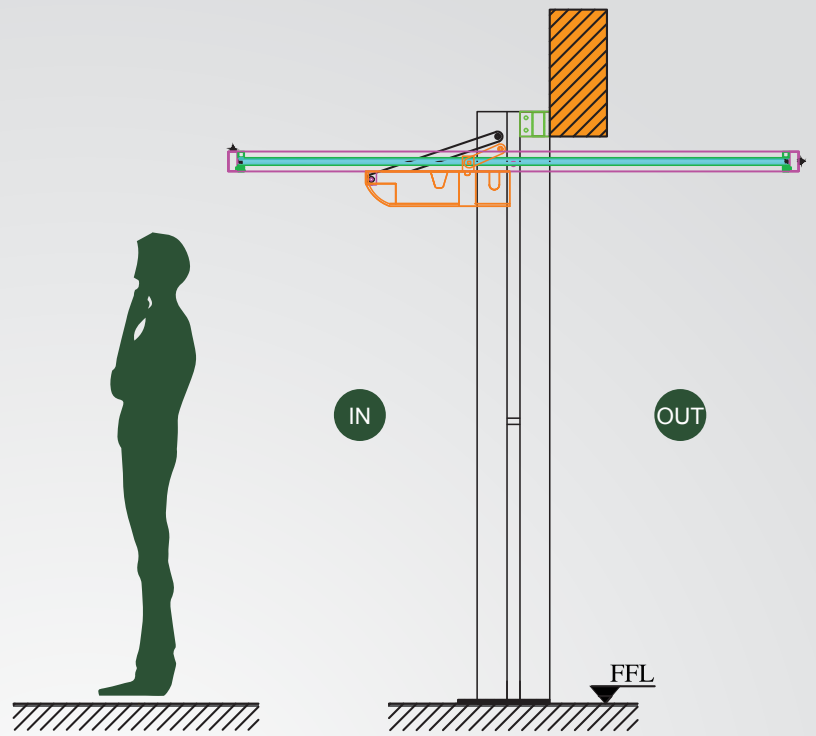

OVERHEAD UNIPANEL

Side View (Closed)

Side View (Open)

Top View

W Meters	H Meters	C1 mm	C2 mm
1 to 3.5	<3	300	320

- 1 Remote controlled
- 2 Smooth and silent
- 3 Opening and closing time: 27 seconds
- 4 Watertight & Airtight
- 5 Clear, tempered simple glass of thickness 8 or 12 mm or double glazing tempered-laminated (8/12/10)
- 6 Equipped with safety brakes