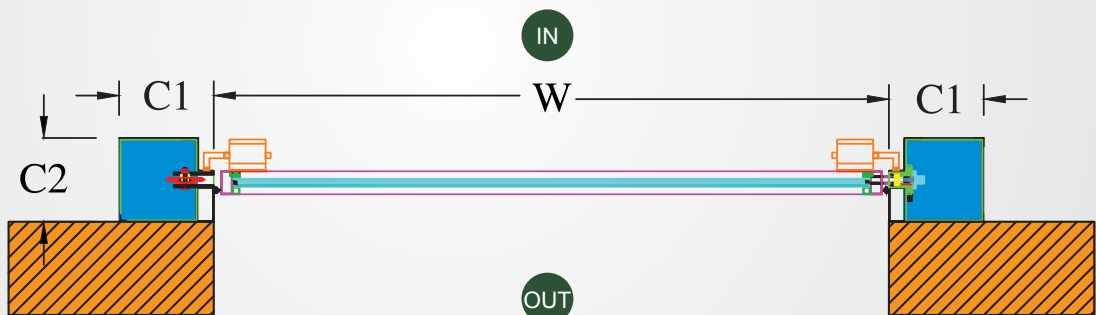

OVERHEAD UNIPANEL

Side View (Closed)

Side View (Open)

Top View

W Meters	H Meters	C1 mm	C2 mm
1 to 3.5	<3	300	320

- 1 Remote controlled
- 2 Smooth and silent
- 3 Opening and closing time: 27 seconds
- 4 Watertight & Airtight
- 5 Clear, tempered simple glass of thickness 8 or 12 mm or double glazing tempered-laminated (8/12/10)
- 6 Equipped with safety brakes