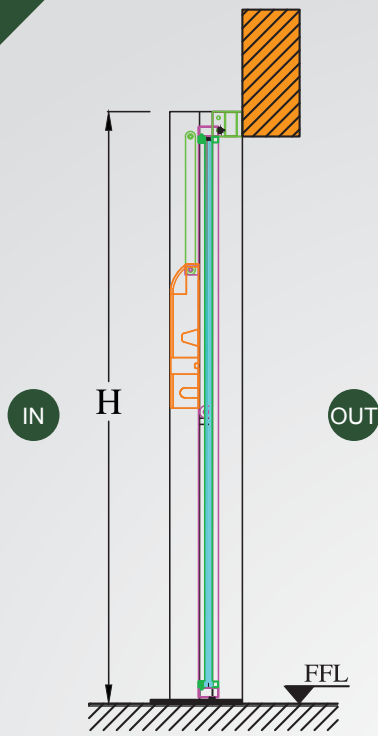

OVERHEAD UNIPANEL

Side View (Closed)

Side View (Open)

Top View

W Meters	H Meters	C1 mm	C2 mm
1 to 3.5	<3	300	320

- 1 Remote controlled
- 2 Smooth and silent
- 3 Opening and closing time: 27 seconds
- 4 Watertight & Airtight
- 5 Clear, tempered simple glass of thickness 8 or 12 mm or double glazing tempered-laminated (8/12/10)
- 6 Equipped with safety brakes