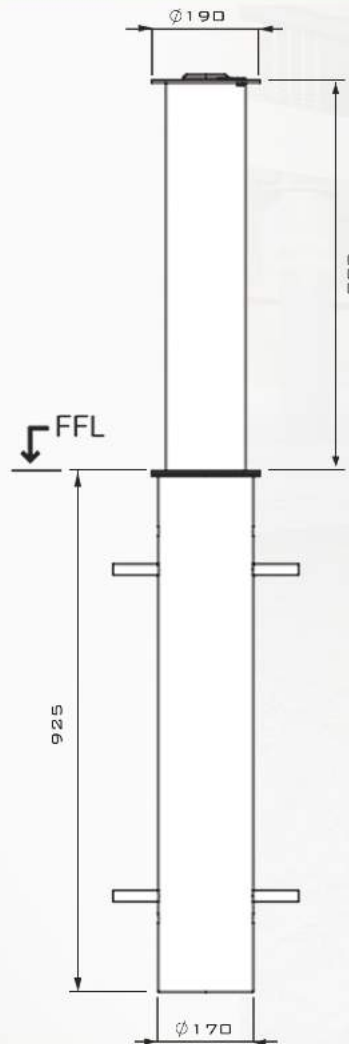

## RETRACTING BOLLARD

### Function

This retractable bollard is designed for the protection and safety of all areas that require access control. Its rod height of 700mm. It is easy to operate with low maintenance. A lock is used to secure the bollard.

# TECHNICAL SPECIFICATIONS SHEET

<b>Operator Type</b>	Manual or Automatic Bollard
<b>Shape</b>	Round Post
<b>Rod Height</b>	700 mm ( 27.5 in)
<b>Rod Thickness</b>	4 mm (0.16 in)
<b>Rod Diameter</b>	140 mm (5.5 in)
<b>Rod Treatment</b>	Hot-dip Galvanized Steel or Painted