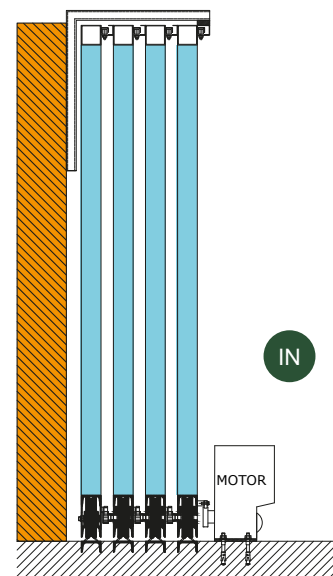

## MULTIPLE LEAVES TELESCOPIC SLIDING GATE

L : Length of each door leaf  
W : Opening width

DOOR	W
Two Leaves Telescopic Door	2L-120cm
Three Leaves Telescopic Door	3L-180cm
Four Leaves Telescopic Door	4L-240cm

Scan for Video