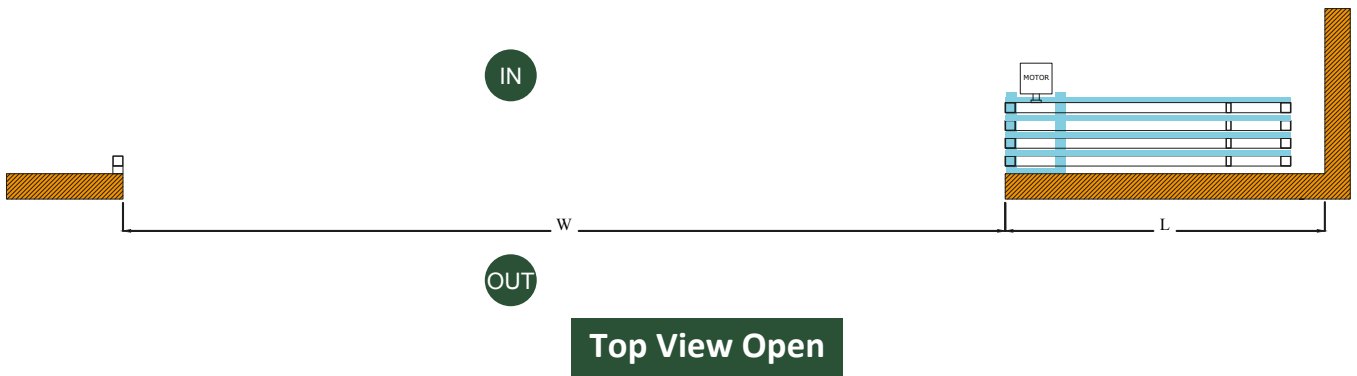

## MULTIPLE LEAVES TELESCOPIC SLIDING GATE

L : Length of each door leaf  
W : Opening width

DOOR	W
Two Leaves Telescopic Door	2L-120cm
Three Leaves Telescopic Door	3L-180cm
Four Leaves Telescopic Door	4L-240cm

Scan for Video