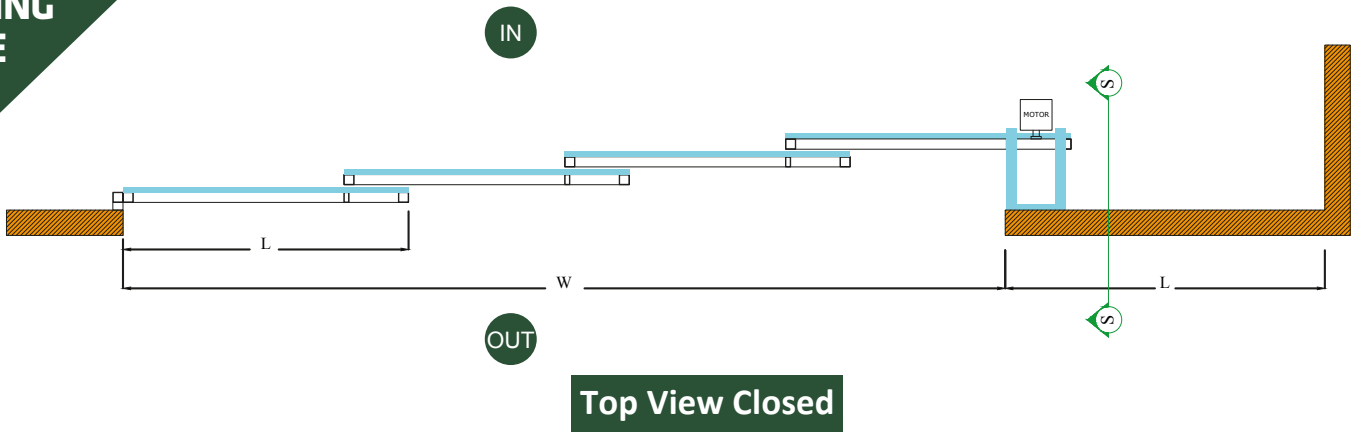

## MULTIPLE LEAVES TELESCOPIC SLIDING GATE

L : Length of each door leaf  
W : Opening width

DOOR	W
Two Leaves Telescopic Door	2L-120cm
Three Leaves Telescopic Door	3L-180cm
Four Leaves Telescopic Door	4L-240cm

Scan for Video