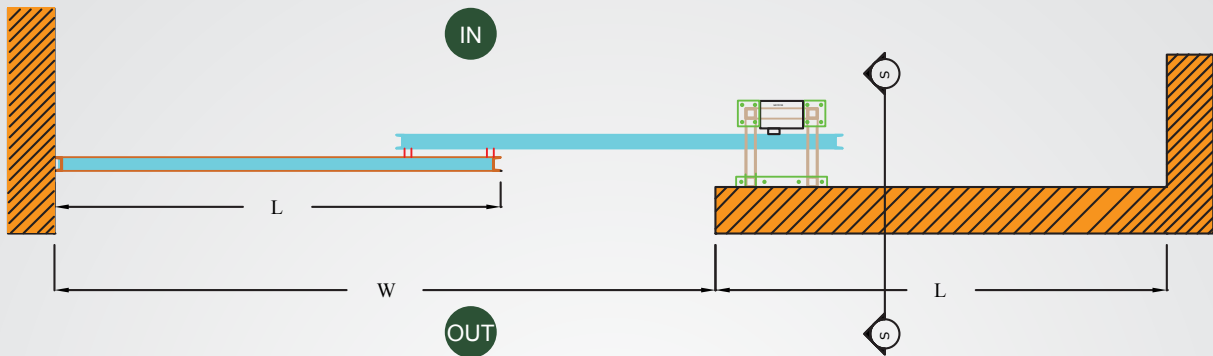

TELESCOPIC SLIDING GATE

Top View Closed

Top View Open

Section S

L : Length of each door leaf
W : Opening width
 $L = 5/8 W$

Scan for Video