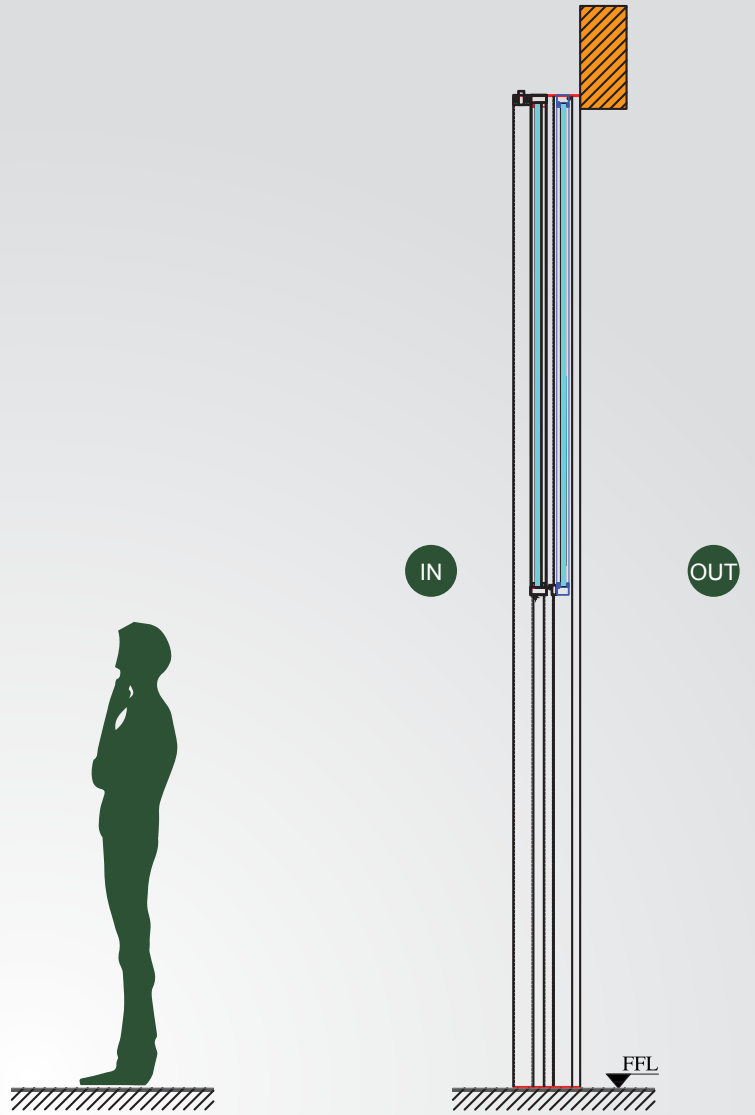

VERTICAL SLIDING SINGLE PANEL

Side View (Closed)

Side View (Open)

Top View

W Meters	H Meters	C1 mm	C2 mm
1 to 4	2 to 3	320	350
4 to 6	2 to 3	400	350
6 to 8	2 to 3	400	350
>8	Special Design		

- 1 Remote controlled
- 2 Smooth and silent
- 3 Opening and closing time: 45 seconds
- 4 Watertight & Airtight
- 5 Clear, tempered simple glass of thickness 8 or 12 mm or double glazing tempered-laminated (8/12/10)
- 6 Equipped with safety brakes