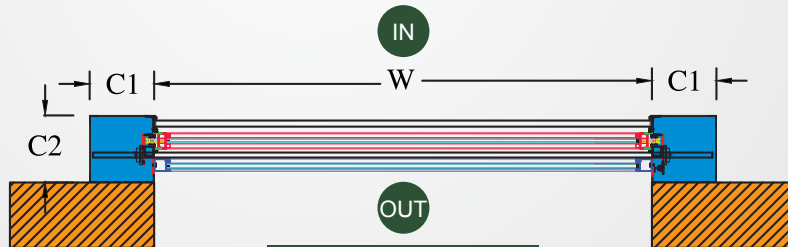

VERTICAL SLIDING SINGLE PANEL

Side View (Closed)

Side View (Open)

Top View

W Meters	H Meters	C1 mm	C2 mm
1 to 4	2 to 3	320	350
4 to 6	2 to 3	400	350
6 to 8	2 to 3	400	350
>8	Special Design		

- 1 Remote controlled
- 2 Smooth and silent
- 3 Opening and closing time: 45 seconds
- 4 Watertight & Airtight
- 5 Clear, tempered simple glass of thickness 8 or 12 mm or double glazing tempered-laminated (8/12/10)
- 6 Equipped with safety brakes