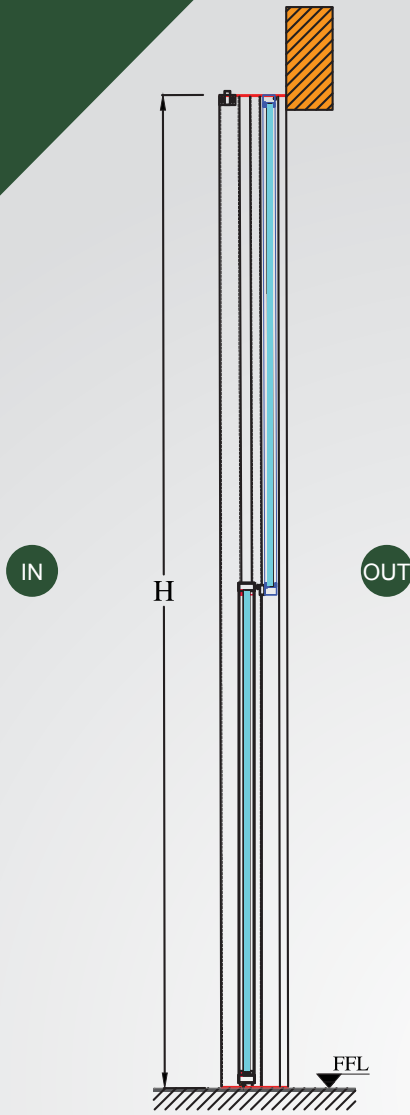

VERTICAL SLIDING SINGLE PANEL

Side View (Closed)

Side View (Open)

Top View

W Meters	H Meters	C1 mm	C2 mm
1 to 4	2 to 3	320	350
4 to 6	2 to 3	400	350
6 to 8	2 to 3	400	350
>8	Special Design		

- 1 Remote controlled
- 2 Smooth and silent
- 3 Opening and closing time: 45 seconds
- 4 Watertight & Airtight
- 5 Clear, tempered simple glass of thickness 8 or 12 mm or double glazing tempered-laminated (8/12/10)
- 6 Equipped with safety brakes